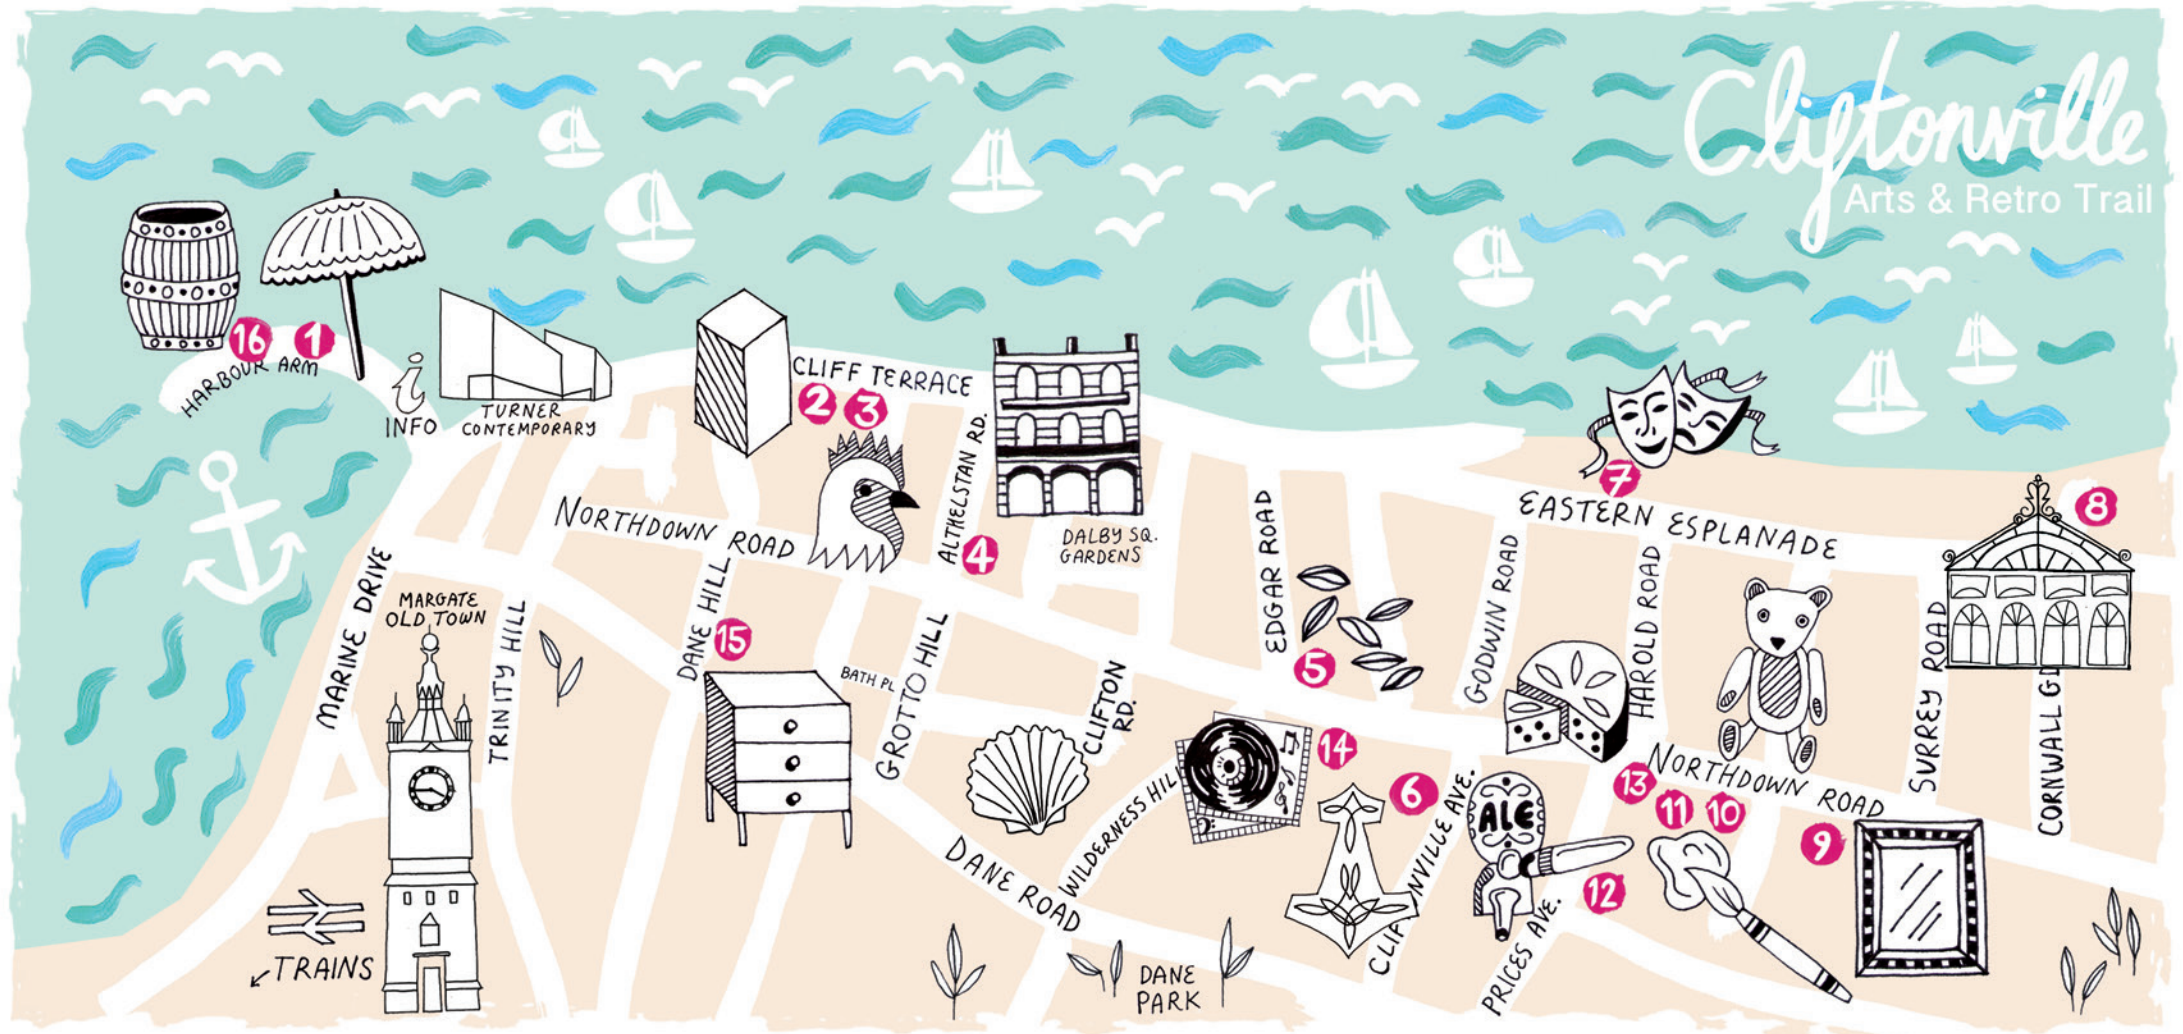

Cliftonville

Arts & Retro Trail

1 BeBeached Café

2 Plinth Space

3 Roost Restaurant

4 Resort Studios

5 The Grain Grocer

6 Viking Gallery

7 The Tom Thumb Theatre

8 Walpole Bay Hotel

16 Harbour Arms Micropub

15 Mojo Vintage

14 Cliffs Margate

13 Batchelors Patisserie

12 The Tap Room

11 Lovelys Gallery

10 Sunny Vintage and Retro

9 Margate Arts Club